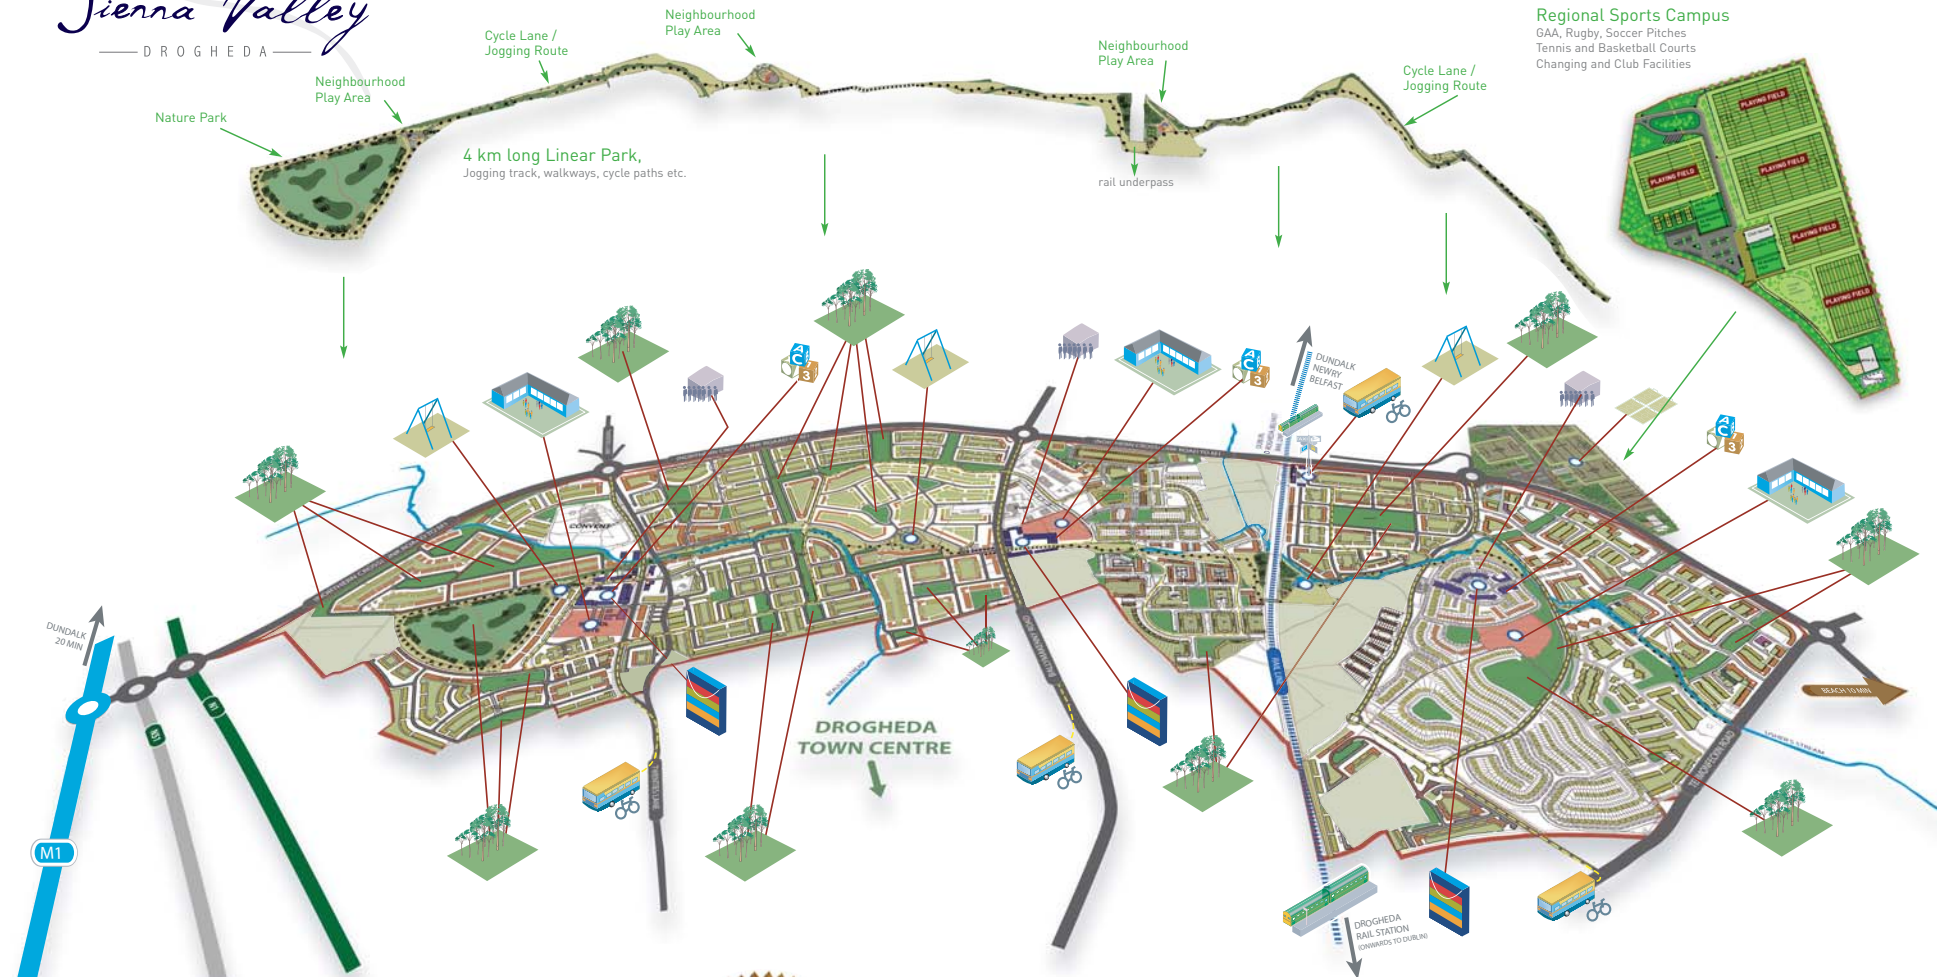

# Sienna Valley

— D R O G H E D A —

## SIENNA VALLEY – MASTER PLAN

-  A total of three primary schools
-  Crèche and childcare
-  Neighbourhood Play Areas
-  Regional Sports Campus
-  Over 20 Pocket Parks
-  Civic Amenities
-  Rail Line
-  Transport Hub with Park & Ride
-  Bus and cycle routes
-  Neighbourhood Village Centre  
Shops, Cafés, Boutiques,  
Supermarket etc.